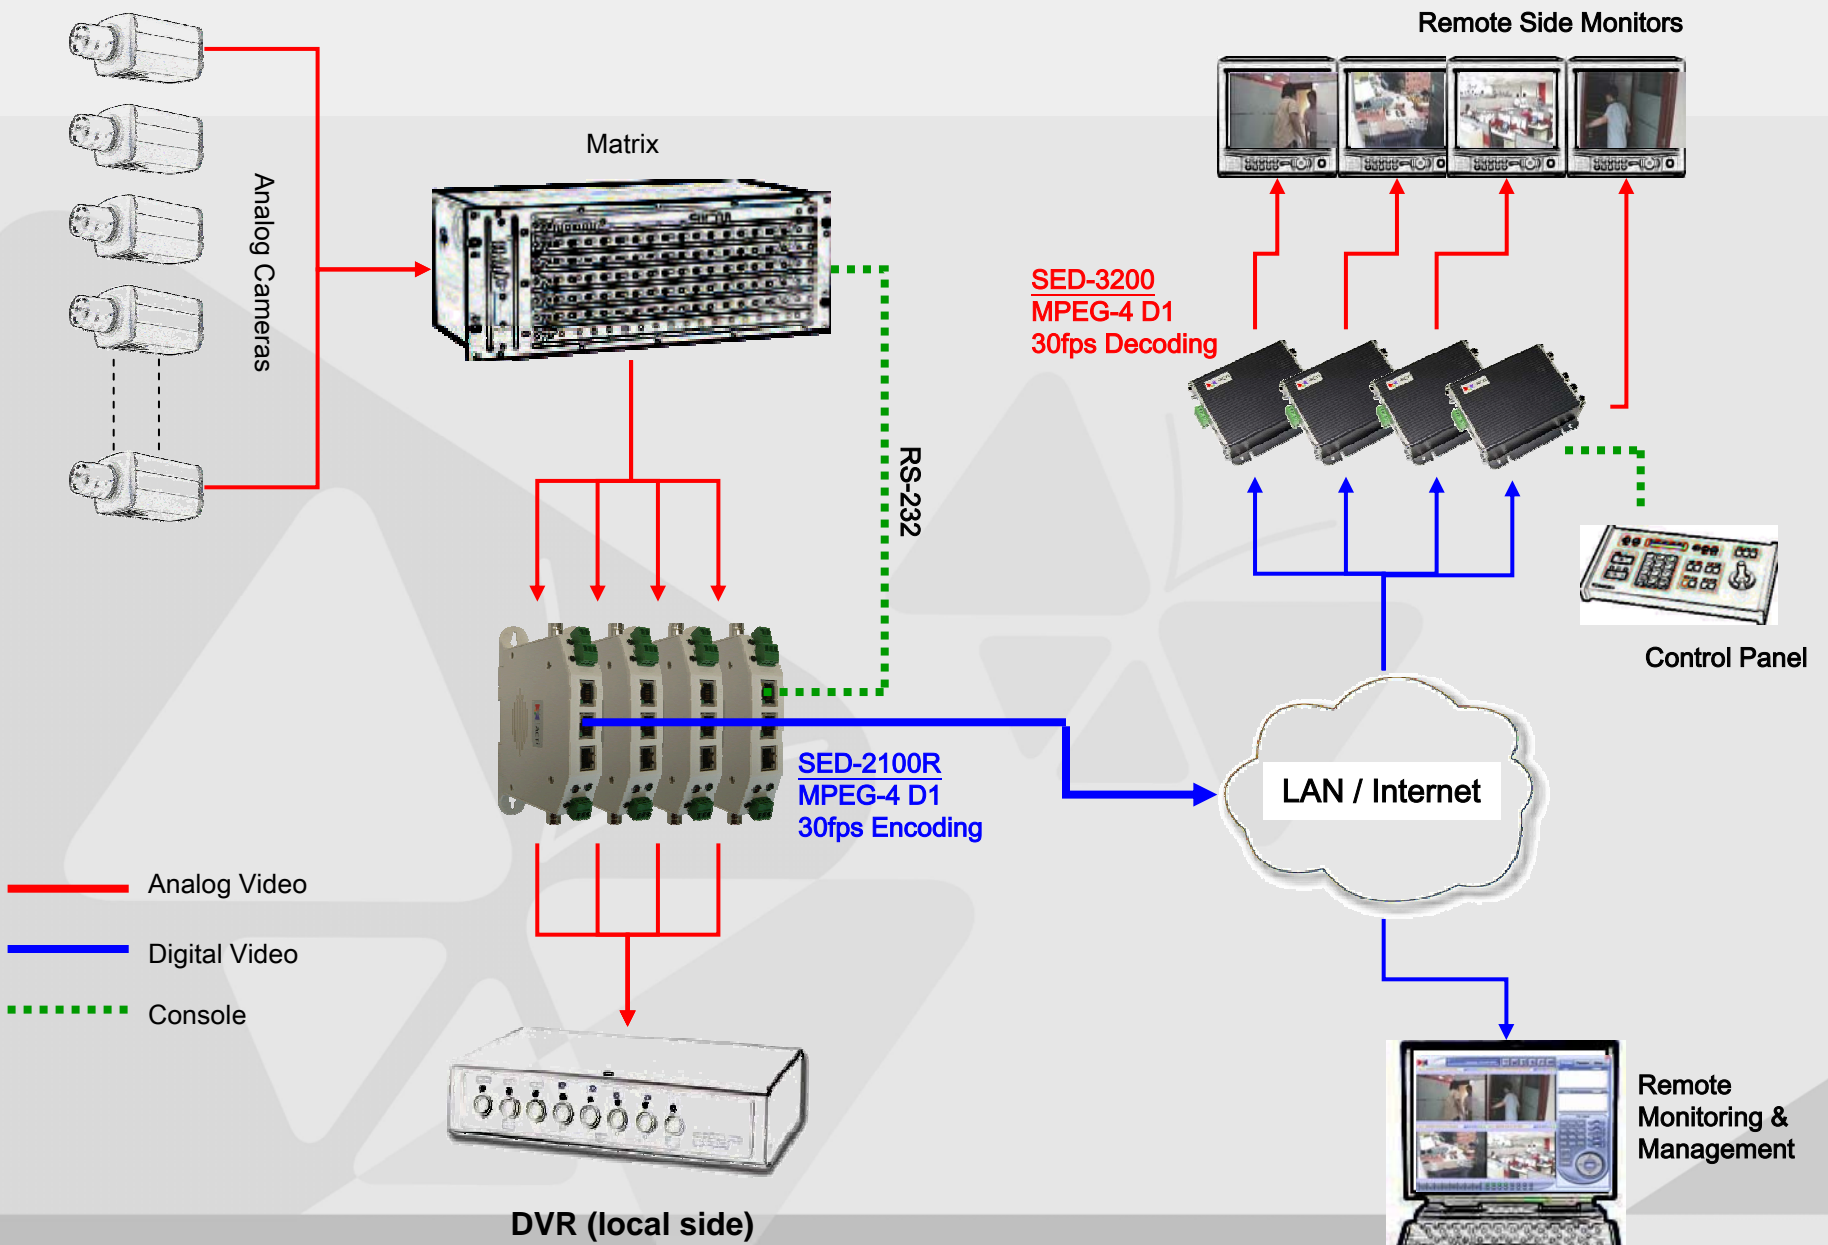

# Hybrid CCTV template

## Features:

- Using ACTi IP surveillance platform, upgrade your current Matrix into future generation surveillance.

## Benefits:

- Significantly decrease of installation costs in long range cabling.
- Excellent flexibility in the locating of monitors, cameras.
- A step to start migrate to future generation surveillance – IP surveillance.

- Analog Video
- Digital Video
- - - Console